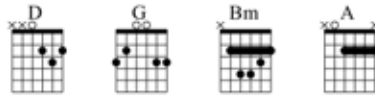

Rocker's Heart

Standard tuning

♩ = 75

1 D G Bm A

mf

2 3 4 2

3 2 4 4 2

2 3 2 0 3 2

0 2 2 2 0

5 D G Bm A

2 3 2 0 3 2

3 2 4 4 2

2 3 2 0 3 2

0 2 2 2 0

9 G A D Bm

3 2 0 0 3 2

2 2 2 0

2 3 2 0 3 2

0 2 2 2 0

13 G A D A

3 2 0 0 3 2

2 2 2 0

2 3 2 0 3 2

0 2 2 2 0