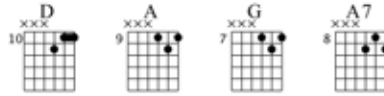

Greens

Track by Nick Kellie | Key of D

This is a cool, blues-based chord progression in D major.

Use the following scales with this track:

D Major

Want 700 More Backing Tracks?

With a membership to JamPlay, you'll get access to 700 more quality backing tracks just like this one. Each one has transcriptions, notes on what scales to use and community discussion.

And if want to throw jet fuel on your playing, we've got you covered with pre-recorded and live video guitar lessons.

So what are you waiting for?

GET 700+ MORE BACKING TRACKS

Greens

Standard tuning

♩ = 126

Repeat simile.

The musical score is in 4/4 time with a key signature of one sharp (F#). It consists of a treble clef staff and a guitar tablature staff. The treble staff shows a sequence of chords: D, A, G, and A7, each with a 'Repeat simile.' instruction. The guitar tablature staff shows the fret numbers for each string (T, A, B) across the four measures.

Measure	Chord	T (Treble)	A (Middle)	B (Bass)
1	D	10-10-10-10	10-10-10-10	11-11-11-11
2	A	9-9-9-9	10-10-10-10	9-9-9-9
3	G	7-7-7-7	8-8-8-8	7-7-7-7
4	A7	9-9-9-9	8-8-8-8	9-9-9-9